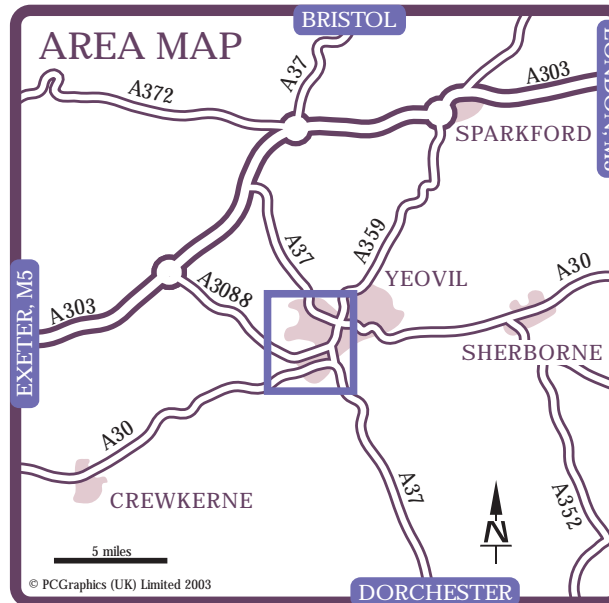

ABBEY MANOR BUSINESS CENTRE

The Abbey,
Preston Road,
Yeovil,
Somerset BA20 2EN

Telephone: 01935 848524
Fax: 01935 431269
Email: ambc@abbeymanor.com
Website: www.abbeymanor.com/businesscentre/yeovil

Abbey Manor Business &
Conference Centre

- Fully Serviced Office Suites
- Conference Rooms
- Meeting Rooms
- Audio Visual Equipment
- On-site Catering & Café
- Ample Car Parking
- Business Support Services

From London/A303

Take A303 west towards Exeter, pass by Yeovil and take the A3088 signposted to Yeovil. Take first exit at roundabout, then pass straight over next roundabout after 0.2 mile. After a further 0.1 mile, take third exit from next roundabout (next to Asda superstore) into Preston Road. The Abbey is approx 0.4 mile on the left opposite a public house called The Bell (The Hungry Horse).

From Taunton/M5

Exit M5 at Junction 25, take A358 to Ilminster then A303 towards London. Take the A3088 road signposted Yeovil then follow directions above to The Abbey.

From Dorchester

Take A37 north from Dorchester towards Yeovil. At roundabout opposite Quicksilver Mail pub take the first exit signposted A303 Exeter along the A30. Then at next roundabout turn right signposted to Exeter and A303, then at third roundabout take first exit also signposted Exeter and A303, at the fourth and fifth roundabouts go straight across and at the sixth roundabout take the third exit into Preston Road signposted to the town centre. The Abbey is approximately 0.4 mile on the left opposite The Bell (The Hungry Horse) public house.