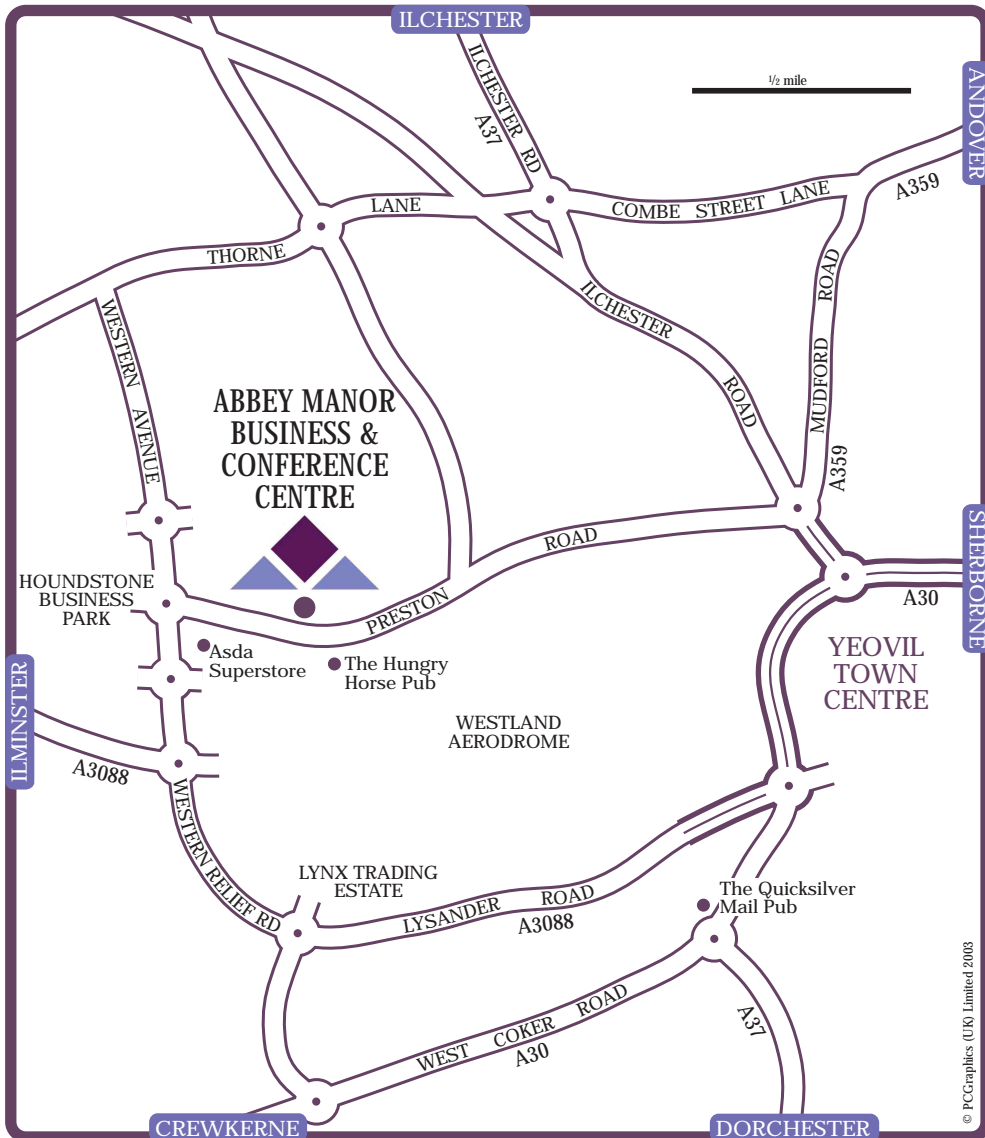

ABBEY MANOR BUSINESS CENTRE

The Abbey,
Preston Road,
Yeovil,
Somerset BA20 2EN

Telephone: 01935 848524
Fax: 01935 431269
Email: ambc@abbeymanor.com
Website: www.abbeymanor.com/businesscentre/yeovil

Abbey Manor Business &
Conference Centre

- Fully Serviced Office Suites
- Conference Rooms
- Meeting Rooms
- Audio Visual Equipment
- On-site Catering & Café
- Ample Car Parking
- Business Support Services

From London/A303

Take A303 west towards Exeter, pass by Yeovil and take the A3088 signposted to Yeovil. Take first exit at roundabout, then pass straight over next roundabout after 0.2 mile. After a further 0.1 mile, take third exit from next roundabout (next to Asda superstore) into Preston Road. The Abbey is approx 0.4 mile on the left opposite a public house called The Bell (The Hungry Horse).

From Taunton/M5

Exit M5 at Junction 25, take A358 to Ilminster then A303 towards London. Take the A3088 road signposted Yeovil then follow directions above to The Abbey.

From Dorchester

Take A37 north from Dorchester towards Yeovil. At roundabout opposite Quicksilver Mail pub take the first exit signposted A303 Exeter along the A30. Then at next roundabout turn right signposted to Exeter and A303, then at third roundabout take first exit also signposted Exeter and A303, at the fourth and fifth roundabouts go straight across and at the sixth roundabout take the third exit into Preston Road signposted to the town centre. The Abbey is approximately 0.4 mile on the left opposite The Bell (The Hungry Horse) public house.